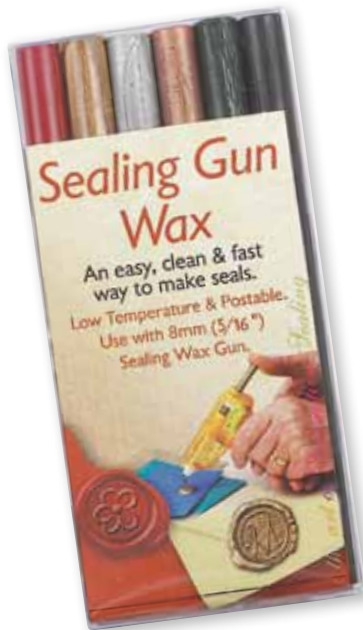

Sealing Gun & Gun Waxes

MSH7616ASS
Traditional mix